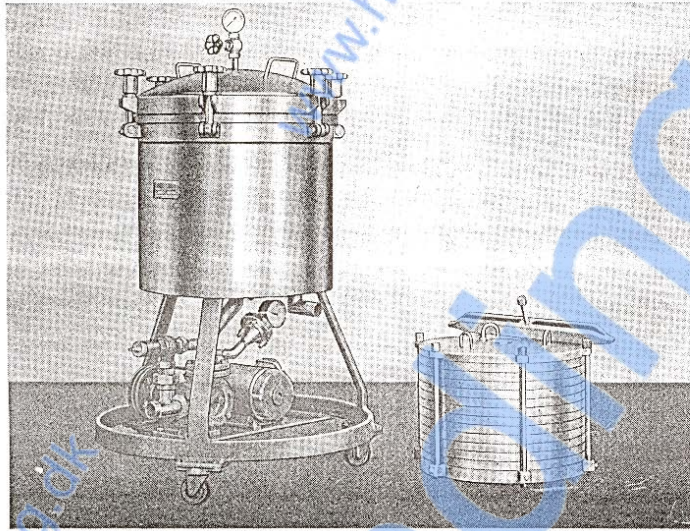

The ALA standard filters are manufactured having two different heights of the filter rings corresponding with small cake space designated 'L', and great cake space, designated 'S'. They are usable for liquids with a small content of solids respectively for liquids with a greater content of solids.

Dette dokument er vejledende
Der tages forbehold for fejl.
This document is only guiding.
We make reservation for possible errors

Alle mål i mm.
Measures in mm

Lager nr.
SF061

The ALA filter can be supplied in a mobile manufacture. If so the filter tank is mounted on a base plate with castors on which also the pump and motor are mounted. If a mobile unit is not required the filter can be supported by three pipe-legs and in such cases the motor and the pump are mounted on a special joint base plate.