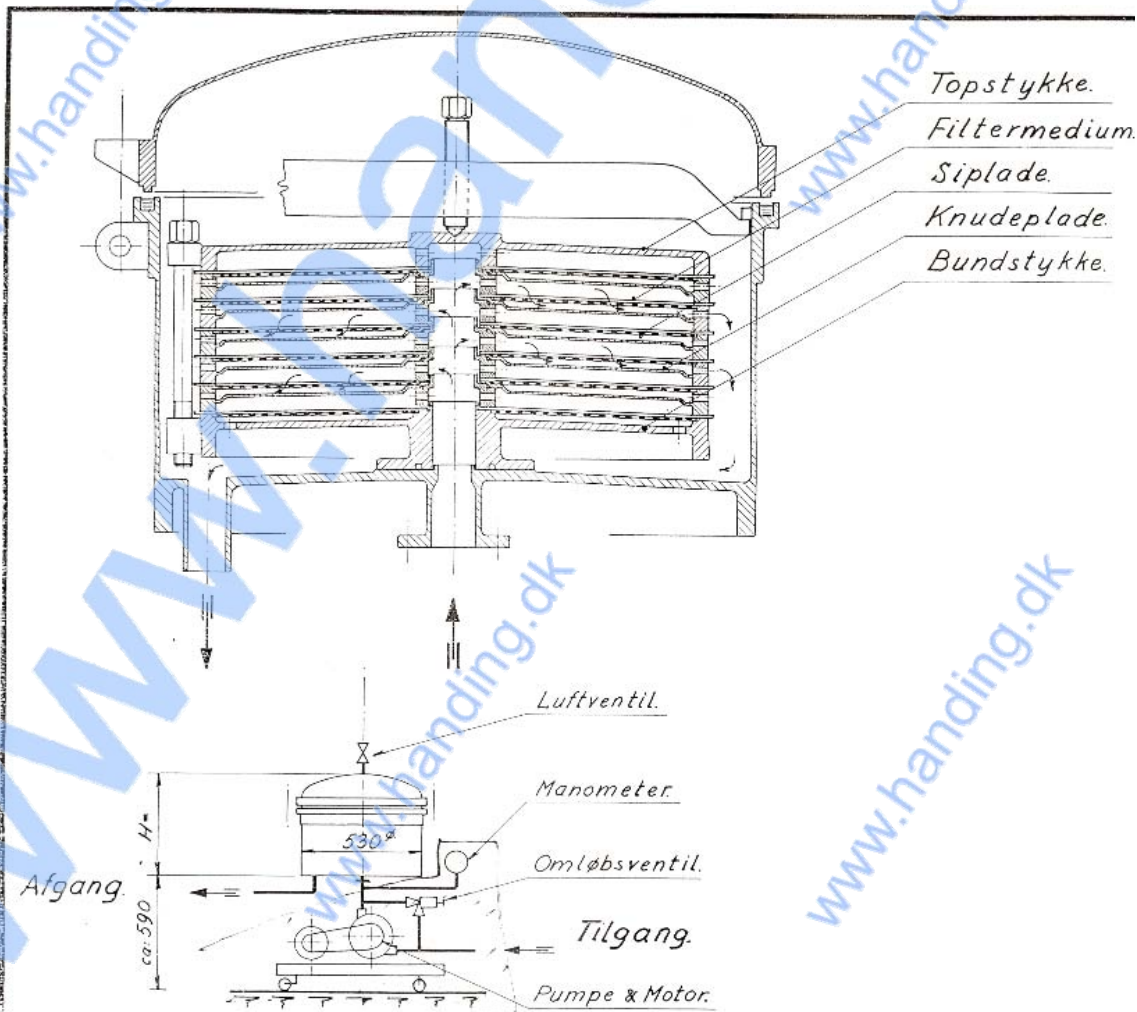

The ALA standard filters are manufactured having two different heights of the filter rings corresponding with small cake space designated 'L', and great cake space, designated 'S'. They are usable for liquids with a small content of solids respectively for liquids with a greater content of solids.

Dette dokument er vejledende
Der tages forbehold for fejl.
This document is only guiding.
We make reservation for possible errors

Alle mål i mm.
Measures in mm

Lager nr.
SF061

The ALA filter can be supplied in a mobile manufacture. If so the filter tank is mounted on a base plate with castors on which also the pump and motor are mounted. If a mobile unit is not required the filter can be supported by three pipe-legs and in such cases the motor and the pump are mounted on a special joint base plate.

ALA Pressure Filter, type 'E', size 45-L-13, mobile manufacture. The filter is made from stainless steel.

Handing ApS
 Nordkranvej 5-9, Vassingerød
 DK - 3540 Lyngby
 Tel.: +45 48160166
 www.handing.dk