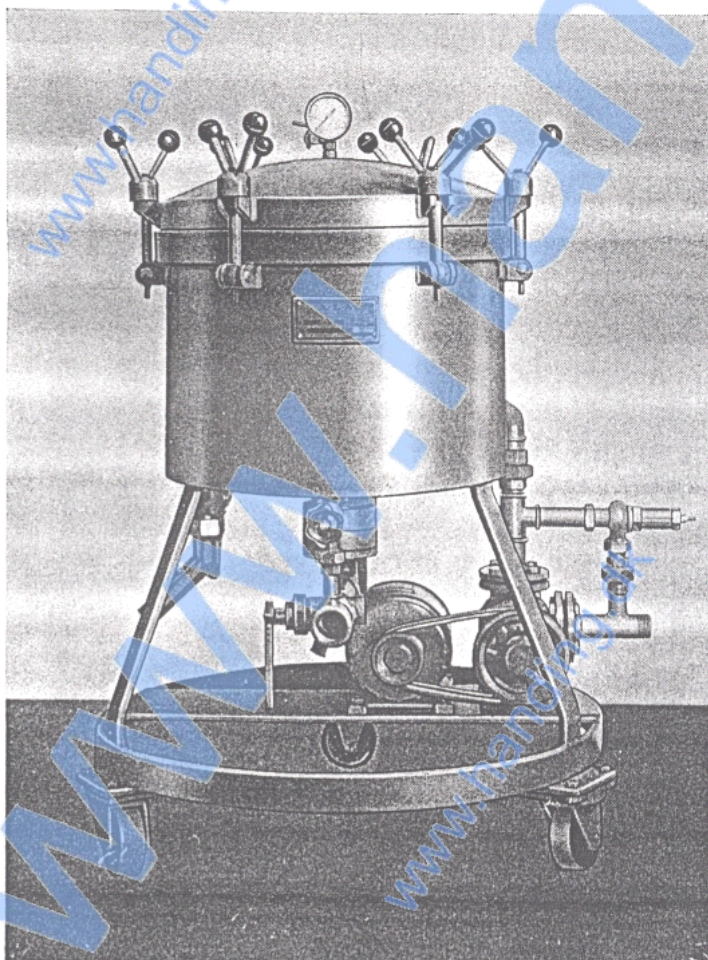

The **ALA PRESSURE FILTERS** are horizontal plate filters of the most modern construction. They are manufactured in two types, Type 'D' and Type 'E' and they are supplied to a great number of different manufacturing establishments, especially amongst the chemical-pharmaceutical industry, the canning industry and the paint and varnish industry, where they are used for filtration of a great number of various liquids.

The ALA standard filters are manufactured having two different heights of the filter rings corresponding with small cake space designated 'L', and great cake space, designated 'S'. They are usable for liquids with a small content of solids respectively for liquids with a greater content of solids.