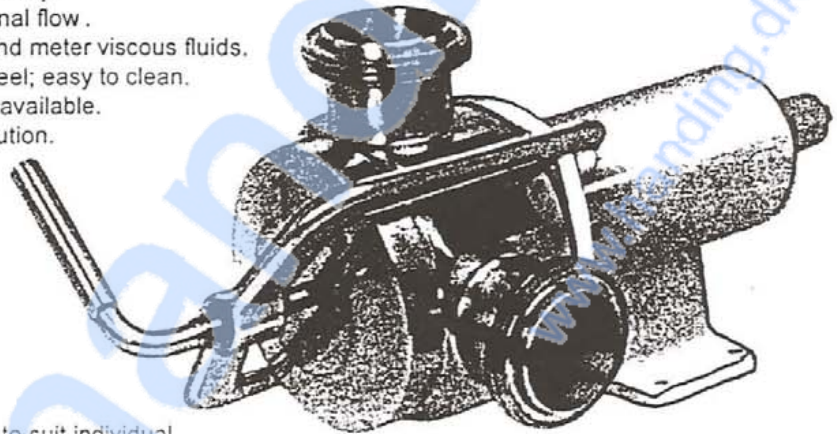

Being self-priming, Series pumps may be mounted either above or below the source of liquid. Their simple construction makes them easy to select, use and service without specialist pump knowledge.

TYPICAL APPLICATIONS

- Inexpensive to buy, use and service.
- Truly self-priming, even from dry start-up.
- Gentle pumping action; two-directional flow.
- Positive Displacement; can pump and meter viscous fluids.
- Hygienic design in 316 Stainless Steel; easy to clean.
- Models authorised by US 3A board available.
- Worldwide pump and spares distribution.